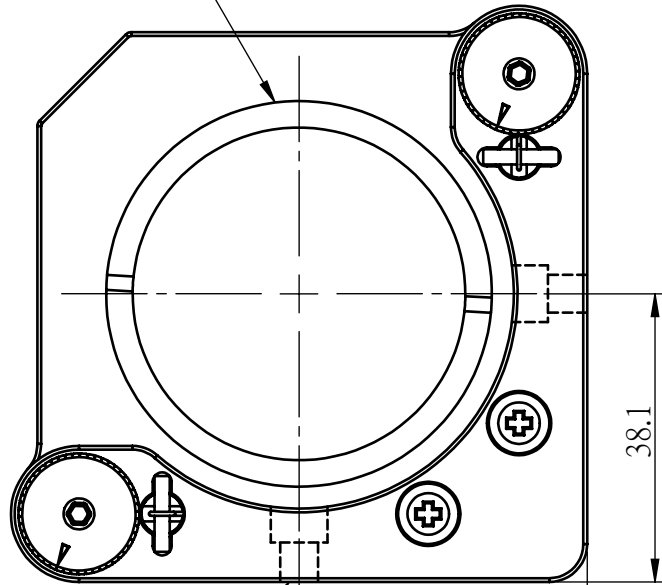

For 2" Optice

2-M6x1.0P
&M4 CLR

38.1

38.1

7.9

31.3

76.2

38.1

38.1

76.2

M-TNR-2R-HOX