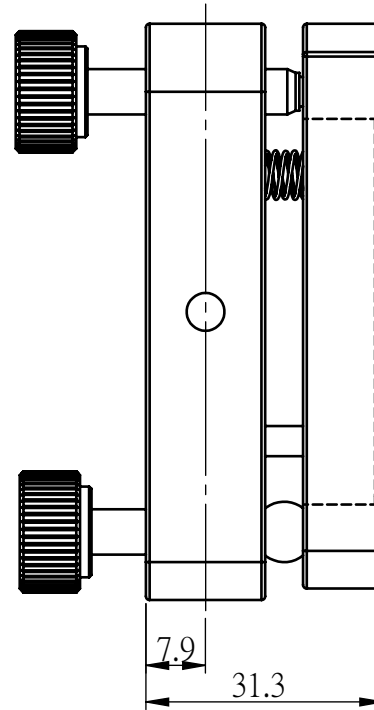

For 2" Optice

2-M6x1.0P
&M4 CLR

38.1

38.1

7.9

31.3

76.2

38.1

38.1

76.2

M-TNR-2R-HOX