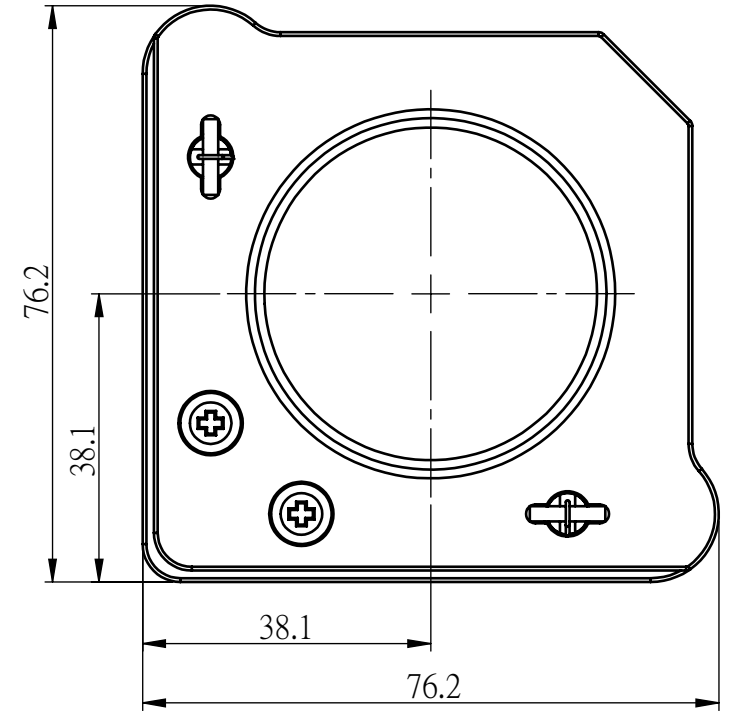

For 2" Optice

2-M6x1.0P
&M4 CLR

38.1

38.1

7.9

31.3

76.2

38.1

38.1

76.2

M-TNR-2R-HOX